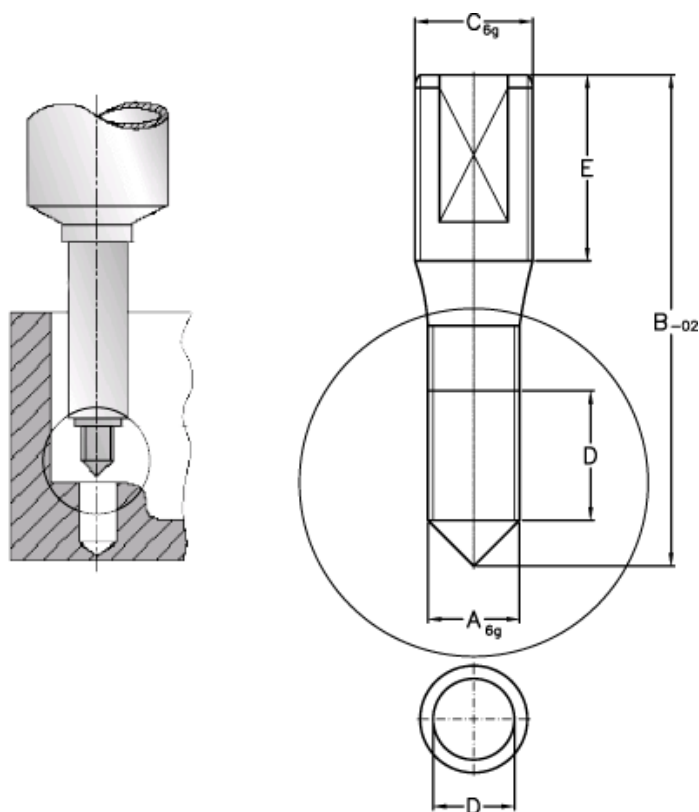

Article number: 12621000120710

Description: Threaded pin 621 000 120.710
For M12

Measures

A = M12
B = 120.0
C = M12
D = 24.0
E = 28